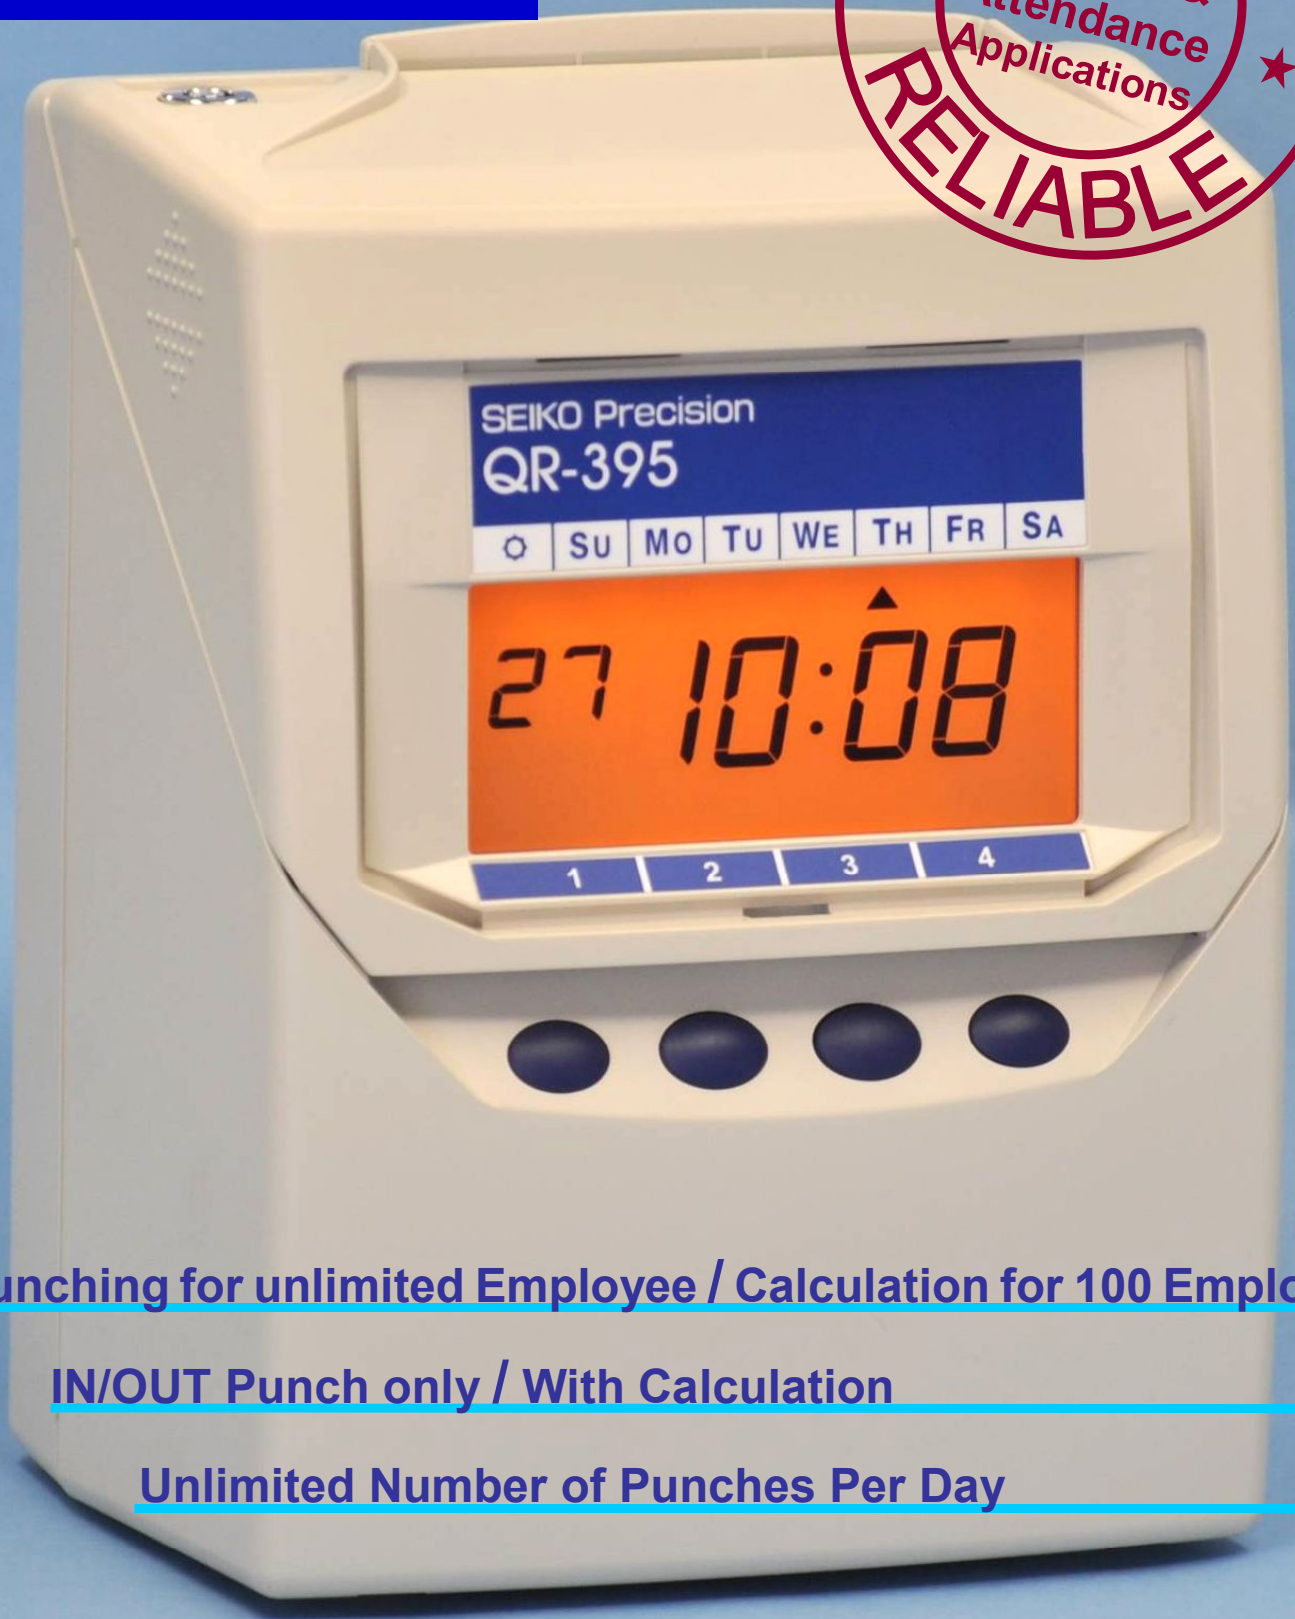

QUARTZ TIME RECORDER

QR-395

Punching for unlimited Employee / Calculation for 100 Employee

IN/OUT Punch only / With Calculation

Unlimited Number of Punches Per Day

SEIKO Precision

Reliability as Standard, Versatility on Demand

General Specifications

- Clock: Digital (date and time) with LCD Back Light
- Accuracy: Monthly accuracy better than +/- 15 sec. (at ordinary temperature)
- Printing Color: Mono color (Black)
- Power: 120VAC 50/60Hz 0.3A
220-240VAC 50/60Hz, 0.17A
- Dimensions (W x H x D) 160 x 205 x 128 mm (6-3/10 x 8 x 5 in.)
- Weight: Approx 1.5 kg (3.3 lb)